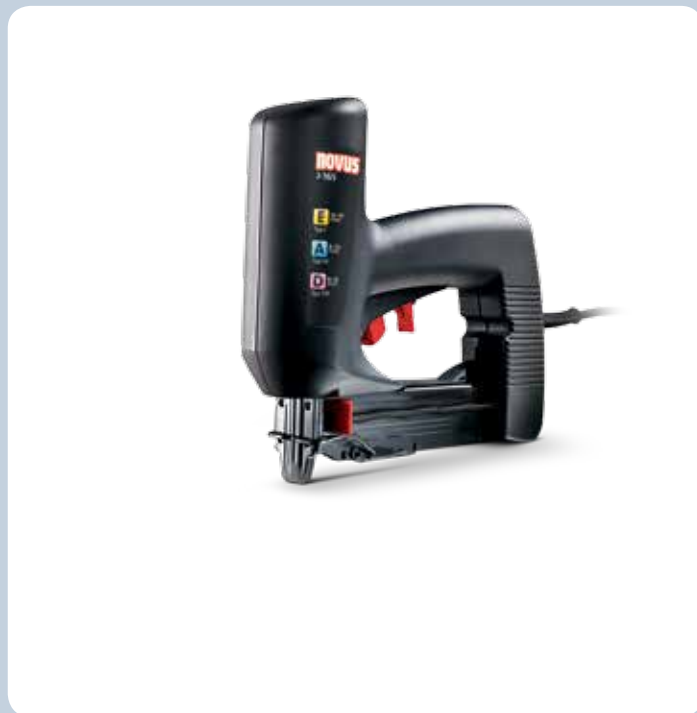

J-165 extra power

- Powerful professional tacker for low-recoil upholstery, insulating and panelling work.
- Takes fine wire staples up to 20 mm, flat wire staples up to 18 mm and nails up to 19 mm.
- Interchangeable front plate for switching from working with fine wire staples and nails to flat wire staples.
- Electronic multistroke function for completely counter-sinking the fastener if necessary.
- Staple inspection window showing how many staples are left.
- Precise-Plus: Long nozzle for precision fastening at hard-to-reach places.
- Snap lock provides easy access for rapid troubleshooting.
- Recoilless operation.
- Electronic impact power adjuster for adjustment to the material.
- Immediately ready for use after pushing back the trigger catch.

- Article number: 031-0326
- EAN Code: 4009729014547
- Weight: 2.229 kg
- Guarantee: Novus offers a warranty of 2 years when handled in a proper manner.

Impact adjustment
Guarantees the right impact power for every job, no matter whether you're fastening into hard or soft wood.

Long nozzle
The tacker's narrow and long nozzle also permits precision stapling at poorly accessible places.

Trigger catch
Tacker is only ready for use after pushing back the trigger catch.

J-165 extra power